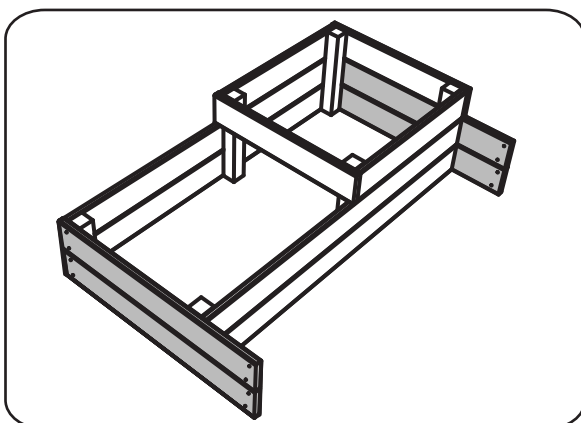

## Premier 2 Tier Bench Bed Assembly Instructions

### Parts List

54cm Corner Post (x4)

36cm Corner Post (x2)

1.8m x 18cm Board (x4)

1.2m x 18cm Board (x4)

0.9m x 18cm Board (x4)

1.9m x 23cm Board (x1)

M6 x 60mm Screw (x64)