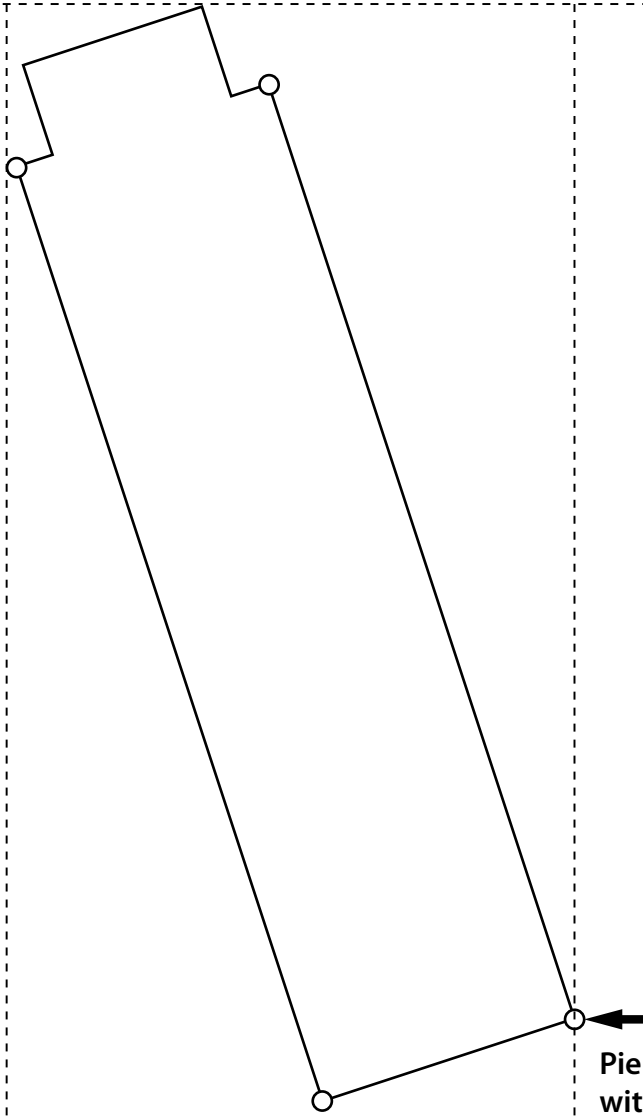

↑  
15 cm  
↓

←  
Pierce corner holes and mark  
with a pen to locate bracket.

Fold around edge of post  
←

**Compost bin bracket  
template left side.**