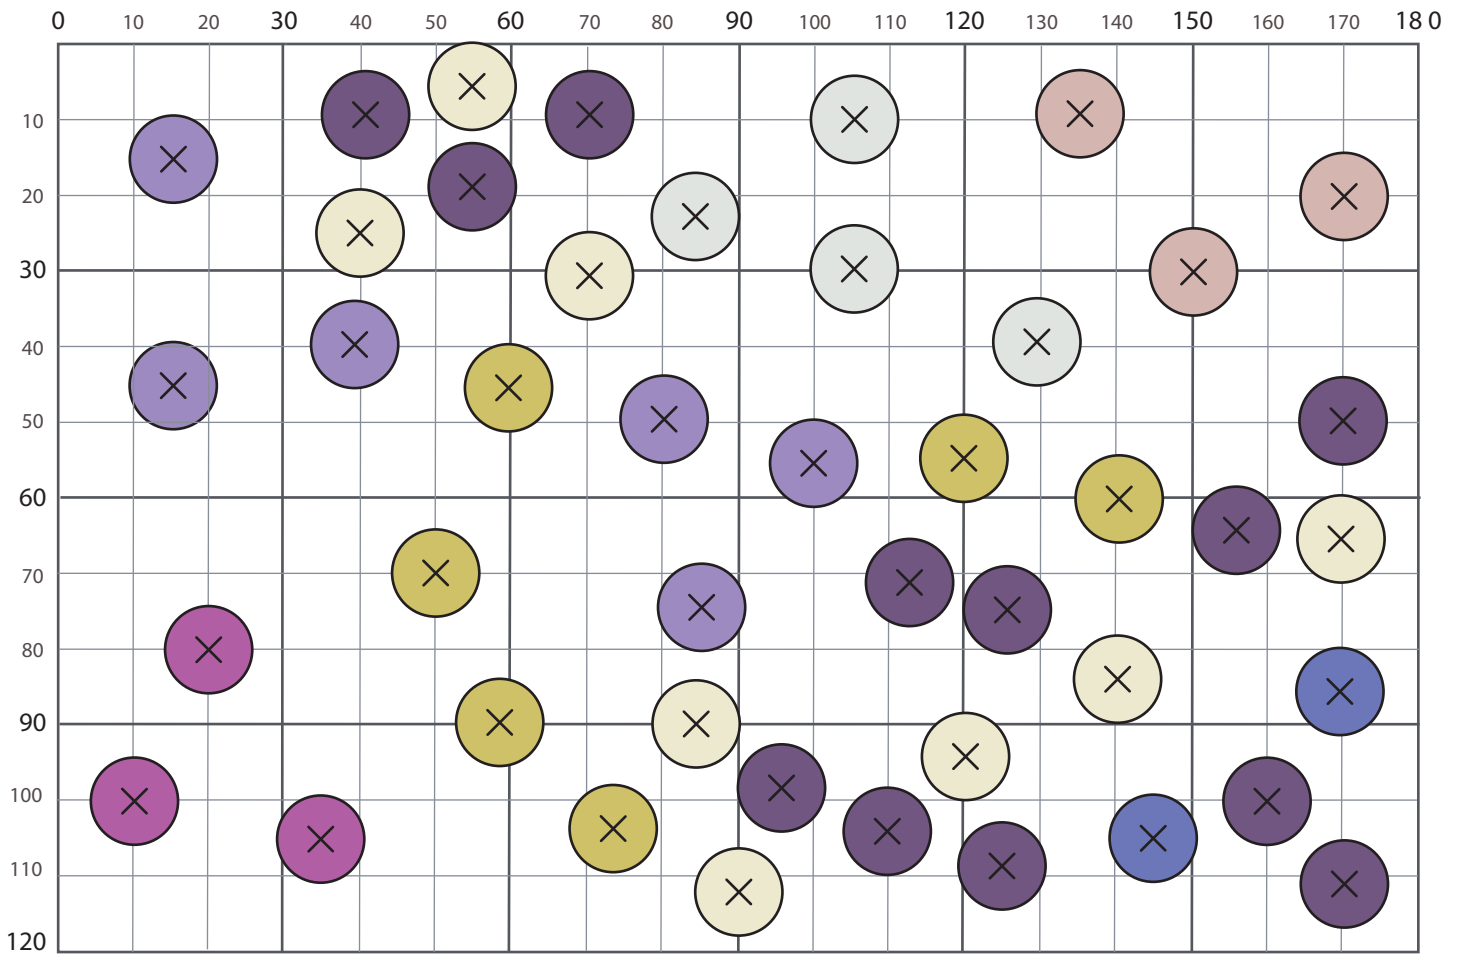

# WHIMSICAL & WILD PLANTING PLAN

- 6 x Verbena Bonariensis Lollipop
- 3 x Stachys Monieri Hummelo
- 6 x Deschampsia Tatra Gold
- 2 x Geranium Johnson's Blue
- 4 x Anthriscus sylvestris Ravenswing
- 8 x Tulip Spring Green BULBS
- 3 x Pennisetum alopecuroides
- 12 x Allium Purple Sensation BULBS